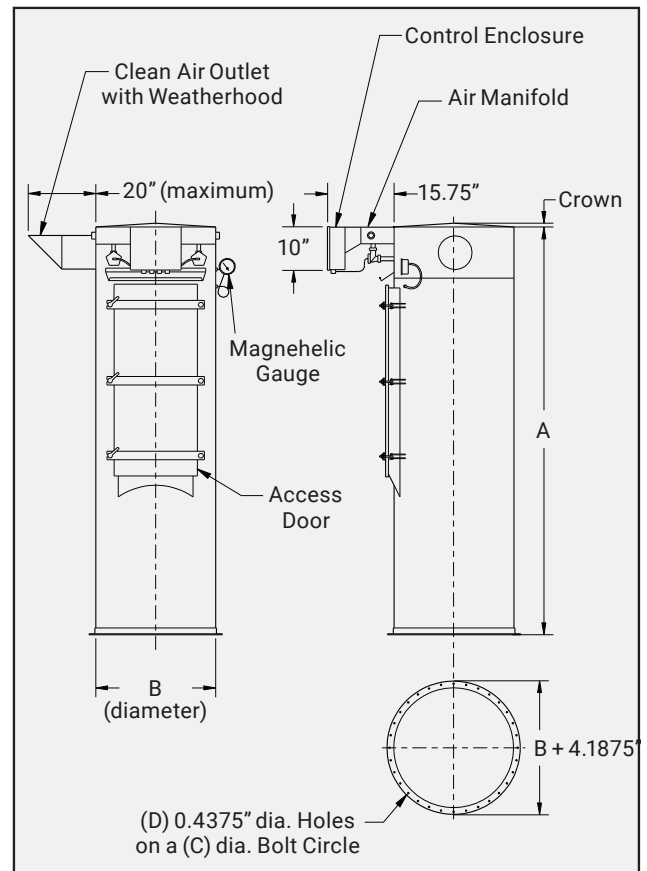

Specifications subject to change without notice.

TRUSTED TO DELIVER®

Nol-Tec Systems, Inc | 425 Apollo Drive | Lino Lakes, MN 55014
651.780.8600 | sales@nol-tec.com | www.nol-tec.com

5.033.SALE.10.23.18.05