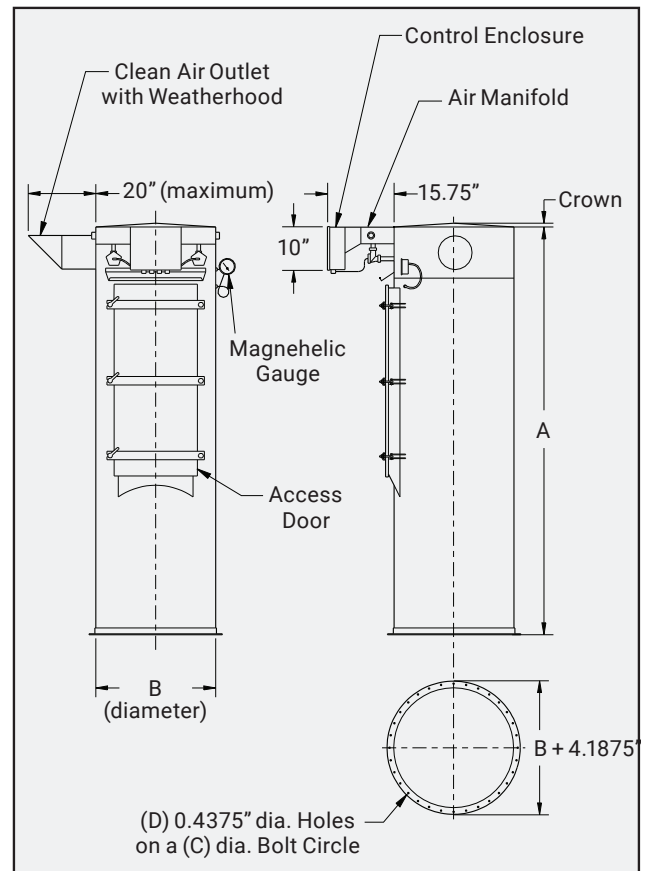

Round Dust Collectors							
M321 Low Pressure Model #	M323 High Pressure Model #	Cartridge Filter Area	Bag Filter Area	A	B	C	D
36-LPRD-9	36-HPRD-9	180 ft²	41 ft²	60.0"	30.0"	32.5"	28.0"
60-LPRD-9	60-HPRD-9	270 ft²	68 ft²	84.0"	30.0"	32.5"	28.0"
84-LPRD-9	84-HPRD-9	540 ft²	95 ft²	108.0"	30.0"	32.5"	28.0"
36-LPRD-14	36-HPRD-14	280 ft²	64 ft²	60.0"	36.0"	38.5"	32.0"
60-LPRD-14	60-HPRD-14	420 ft²	105 ft²	84.0"	36.0"	38.5"	32.0"
84-LPRD-14	84-HPRD-14	840 ft²	147 ft²	108.0"	36.0"	38.5"	32.0"
36-LPRD-18	36-HPRD-18	360 ft²	81 ft²	60.0"	42.0"	44.5"	40.0"
60-LPRD-18	60-HPRD-18	540 ft²	135 ft²	84.0"	42.0"	44.5"	40.0"
84-LPRD-18	84-HPRD-18	1,080 ft²	189 ft²	108.0"	42.0"	44.5"	40.0"
36-LPRD-24	36-HPRD-24	480 ft²	108 ft²	60.0"	48.0"	50.5"	44.0"
60-LPRD-24	60-HPRD-24	720 ft²	180 ft²	84.0"	48.0"	50.5"	44.0"
84-LPRD-24	84-HPRD-24	1,440 ft²	252 ft²	108.0"	48.0"	50.5"	44.0"
36-LPRD-32	36-HPRD-32	640 ft²	144 ft²	60.0"	54.0"	56.5"	52.0"
60-LPRD-32	60-HPRD-32	960 ft²	240 ft²	84.0"	54.0"	56.5"	52.0"
84-LPRD-32	84-HPRD-32	1,920 ft²	336 ft²	108.0"	54.0"	56.5"	52.0"
36-LPRD-38	36-HPRD-38	760 ft²	171 ft²	60.0"	60.0"	62.5"	56.0"
60-LPRD-38	60-HPRD-38	1,140 ft²	285 ft²	84.0"	60.0"	62.5"	56.0"
84-LPRD-38	84-HPRD-38	2,280 ft²	399 ft²	108.0"	60.0"	62.5"	56.0"
36-LPRD-46	36-HPRD-46	920 ft²	207 ft²	60.0"	66.0"	68.5"	64.0"
60-LPRD-46	60-HPRD-46	1,380 ft²	345 ft²	84.0"	66.0"	68.5"	64.0"