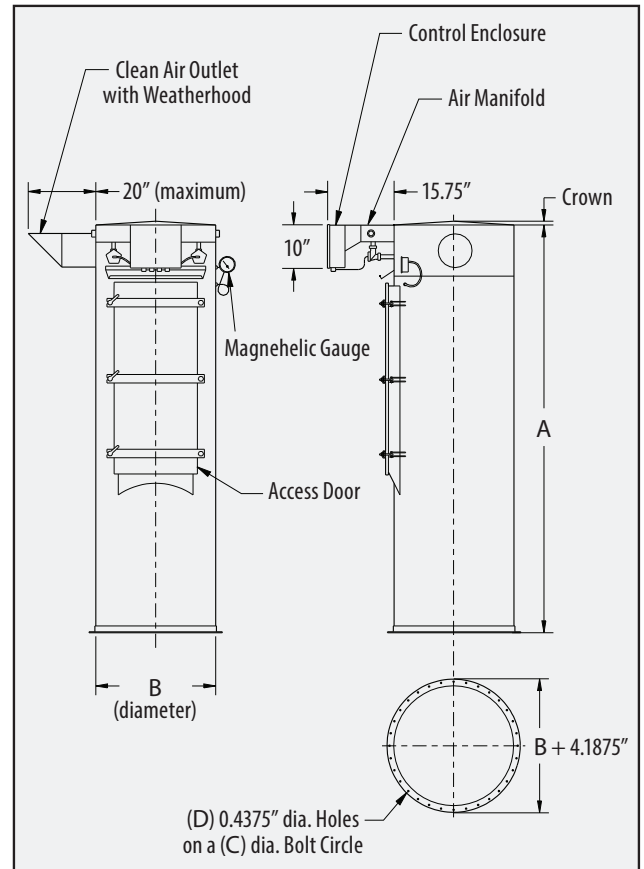

Round Dust Collectors							
M321 Low Pressure Model #	M323 High Pressure Model #	Cartridge Filter Area	Bag Filter Area	A	B	C	D
36-LPRD-9	36-HPRD-9	180 ft²	41 ft²	60.0"	30.0"	32.5"	28.0"
60-LPRD-9	60-HPRD-9	270 ft²	68 ft²	84.0"	30.0"	32.5"	28.0"
84-LPRD-9	84-HPRD-9	540 ft²	95 ft²	108.0"	30.0"	32.5"	28.0"
36-LPRD-14	36-HPRD-14	280 ft²	64 ft²	60.0"	36.0"	38.5"	32.0"
60-LPRD-14	60-HPRD-14	420 ft²	105 ft²	84.0"	36.0"	38.5"	32.0"
84-LPRD-14	84-HPRD-14	840 ft²	147 ft²	108.0"	36.0"	38.5"	32.0"
36-LPRD-18	36-HPRD-18	360 ft²	81 ft²	60.0"	42.0"	44.5"	40.0"
60-LPRD-18	60-HPRD-18	540 ft²	135 ft²	84.0"	42.0"	44.5"	40.0"
84-LPRD-18	84-HPRD-18	1,080 ft²	189 ft²	108.0"	42.0"	44.5"	40.0"
36-LPRD-24	36-HPRD-24	480 ft²	108 ft²	60.0"	48.0"	50.5"	44.0"
60-LPRD-24	60-HPRD-24	720 ft²	180 ft²	84.0"	48.0"	50.5"	44.0"
84-LPRD-24	84-HPRD-24	1,440 ft²	252 ft²	108.0"	48.0"	50.5"	44.0"
36-LPRD-32	36-HPRD-32	640 ft²	144 ft²	60.0"	54.0"	56.5"	52.0"
60-LPRD-32	60-HPRD-32	960 ft²	240 ft²	84.0"	54.0"	56.5"	52.0"
84-LPRD-32	84-HPRD-32	1,920 ft²	336 ft²	108.0"	54.0"	56.5"	52.0"
36-LPRD-38	36-HPRD-38	760 ft²	171 ft²	60.0"	60.0"	62.5"	56.0"
60-LPRD-38	60-HPRD-38	1,140 ft²	285 ft²	84.0"	60.0"	62.5"	56.0"
84-LPRD-38	84-HPRD-38	2,280 ft²	399 ft²	108.0"	60.0"	62.5"	56.0"
36-LPRD-46	36-HPRD-46	920 ft²	207 ft²	60.0"	66.0"	68.5"	64.0"
60-LPRD-46	60-HPRD-46	1,380 ft²	345 ft²	84.0"	66.0"	68.5"	64.0"